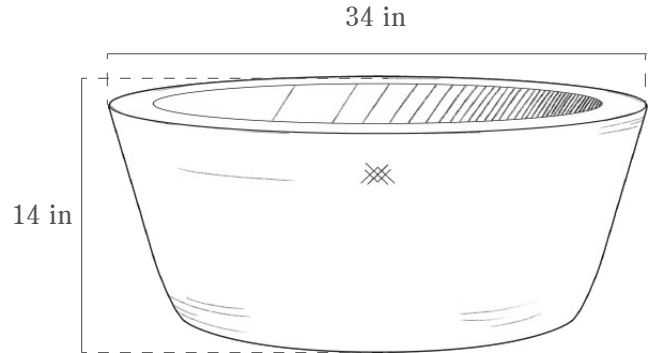

CHETUMAL

Medium
BGG-CHE-MED

110 lbs

**Saucer not included*